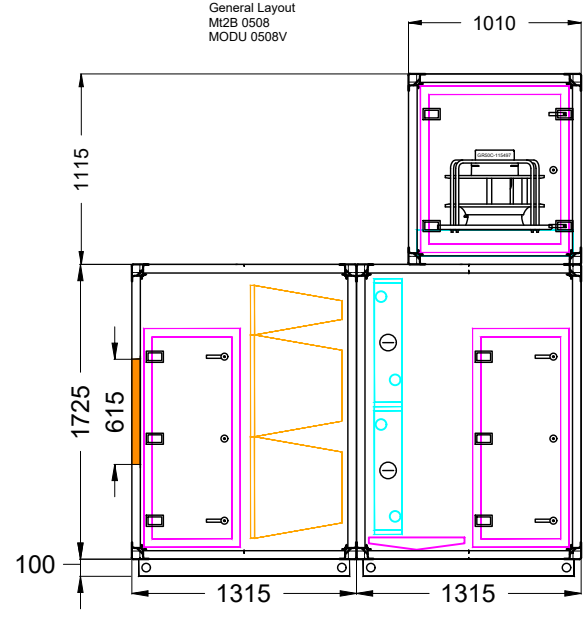

Right View

AIR DESIGN PTY. LTD. © A.C.N. 010 185 958
45 NESTOR DRIVE, MEADOWBROOK, QUEENSLAND, AUSTRALIA. 4131
TELEPHONE: (07) 32 999 888 FACSIMILE: (07) 32 999 800

UNLESS OTHERWISE SPECIFIED
DIMENSIONS ARE IN MILLIMETERS
BREAK AND DEBUR ALL SHARP EDGES

DO NOT SCALE DRAWING

Rev	By	Date	Description
00	Toh	21/11/2017	Initial Released

DRAWN: Toh	DATE: 21/11/2017	General Layout MODU 0508V	
CHKED: --	DATE: --	-	
APPRD: --	DATE: --	-	
DRAWING NO: -	REV: 00	SCALE: N.T.S.	SIZE: A3